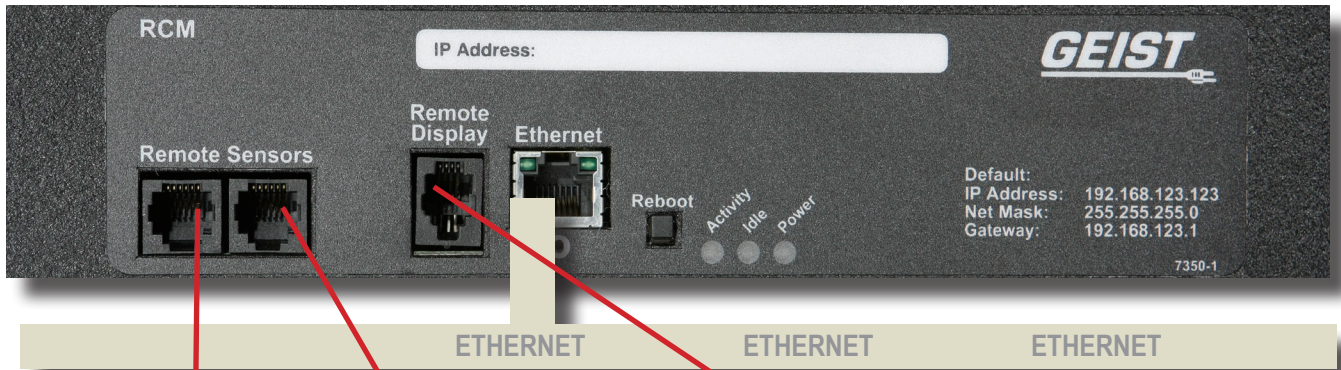

Switched (RCM-O) Connectivity Diagram

Switched

Temperature Sensor

Temperature, Air Flow Humidity, & Dew Point

RSD Remote Display

Static IP Address for set-up and configuration

Optional Remote Sensors Connect via RJ12